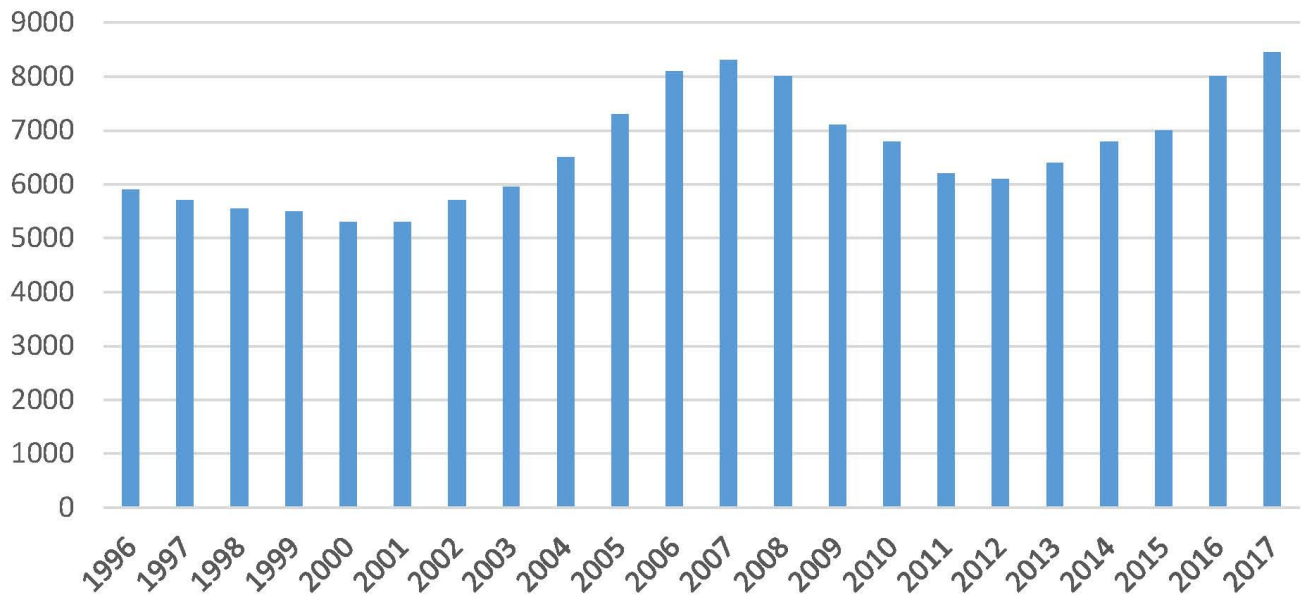

PMAR Membership by Year (Thousands)

**PORTLAND METROPOLITAN
ASSOCIATION OF REALTORS®**
150 SW HARRISON ST #200
PORTLAND, OR 97201